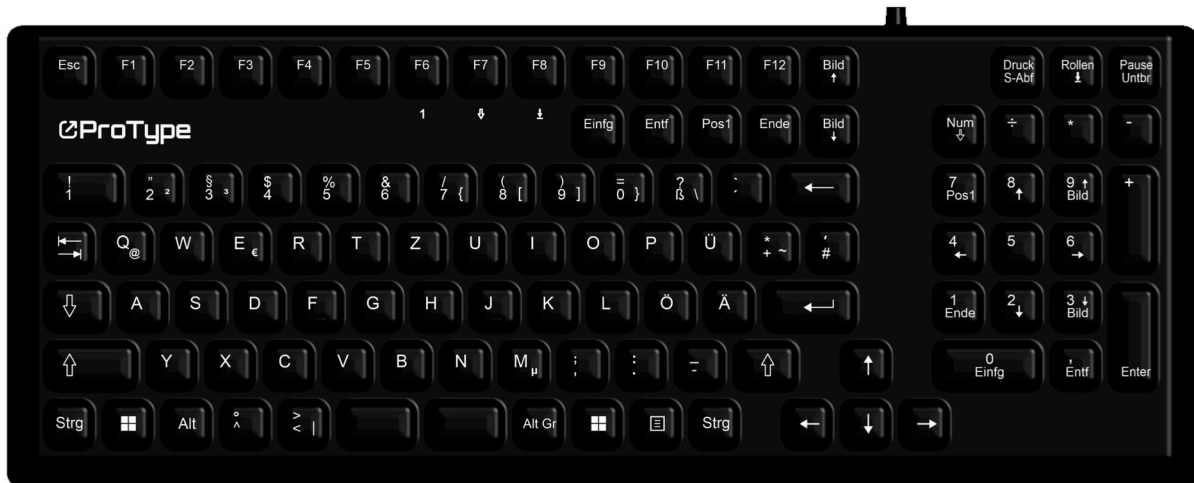

## Data sheet

ProType Art.#201-073

D I S T U S

<b>Model</b>	ProType
<b>Surface</b>	Silicone
<b>Type</b>	Desktop Housing
<b>Layout</b>	Standardlayout
<b>Number of keys</b>	105
<b>Switch technology</b>	Short-stroke keys
<b>Switch force</b>	2,8 N
<b>Switch path</b>	0,4 mm
<b>Switch cycles</b>	> 3 Mio.
<b>Cursor control</b>	None
<b>Front</b>	Silicone
<b>Housing material</b>	Stainless steel, Silicone
<b>Protection</b>	IP68
<b>Operating temperature</b>	-20°C ... +70°C
<b>Storage temperature</b>	-25°C ... +80°C
<b>Weight</b>	1.250 g

## Data sheet

ProType Art.#201-073

D I S T U S

<b>Dimensions</b>	387 x 150 x 20 mm
<b>Interface</b>	USB (Cable length 210 cm )
<b>Country layout</b>	DE, US alternative country layouts upon request
<b>Colour</b>	black
<b>Additional function</b>	none
<b>Certification</b>	CE, RoHS, REACH
<b>Range of application</b>	Industry, Medicine, Hygiene