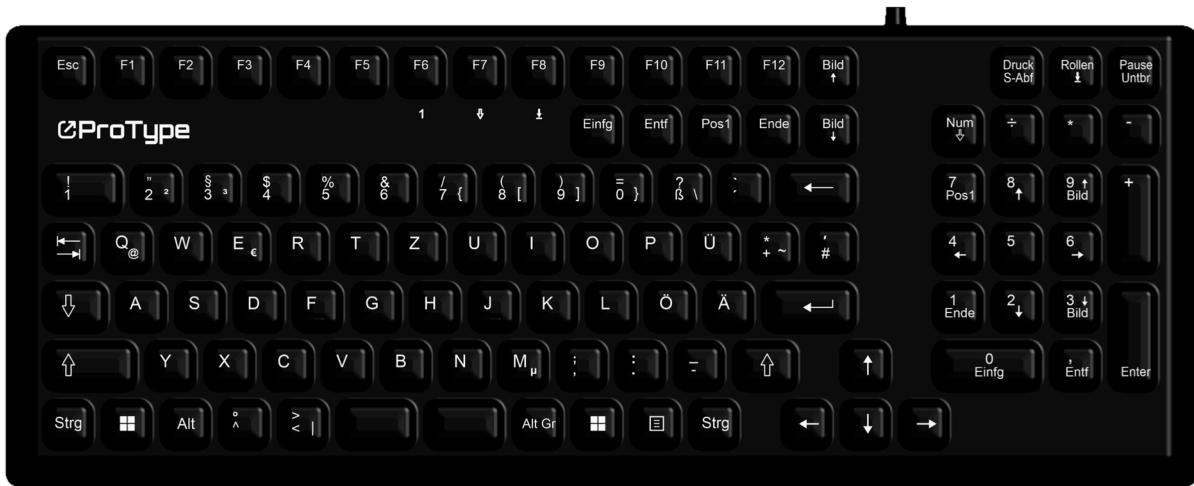

## Data sheet

ProType Art.#201-073

D I S T U S

<b>Model</b>	ProType
<b>Surface</b>	Silicone
<b>Type</b>	Desktop Housing
<b>Layout</b>	Standardlayout
<b>Number of keys</b>	105
<b>Switch technology</b>	Short-stroke keys
<b>Switch force</b>	2,8 N
<b>Switch path</b>	0,4 mm
<b>Switch cycles</b>	> 3 Mio.
<b>Cursor control</b>	None
<b>Front</b>	Silicone
<b>Housing material</b>	Stainless steel, Silicone
<b>Protection</b>	IP68
<b>Operating temperature</b>	-20°C ... +70°C
<b>Storage temperature</b>	-25°C ... +80°C
<b>Weight</b>	1.250 g

## Data sheet

ProType Art.#201-073

D I S T U S

<b>Dimensions</b>	387 x 150 x 20 mm
<b>Interface</b>	USB (Cable length 210 cm )
<b>Country layout</b>	DE, US alternative country layouts upon request
<b>Colour</b>	black
<b>Additional function</b>	none
<b>Certification</b>	CE, RoHS, REACH
<b>Range of application</b>	Industry, Medicine, Hygiene